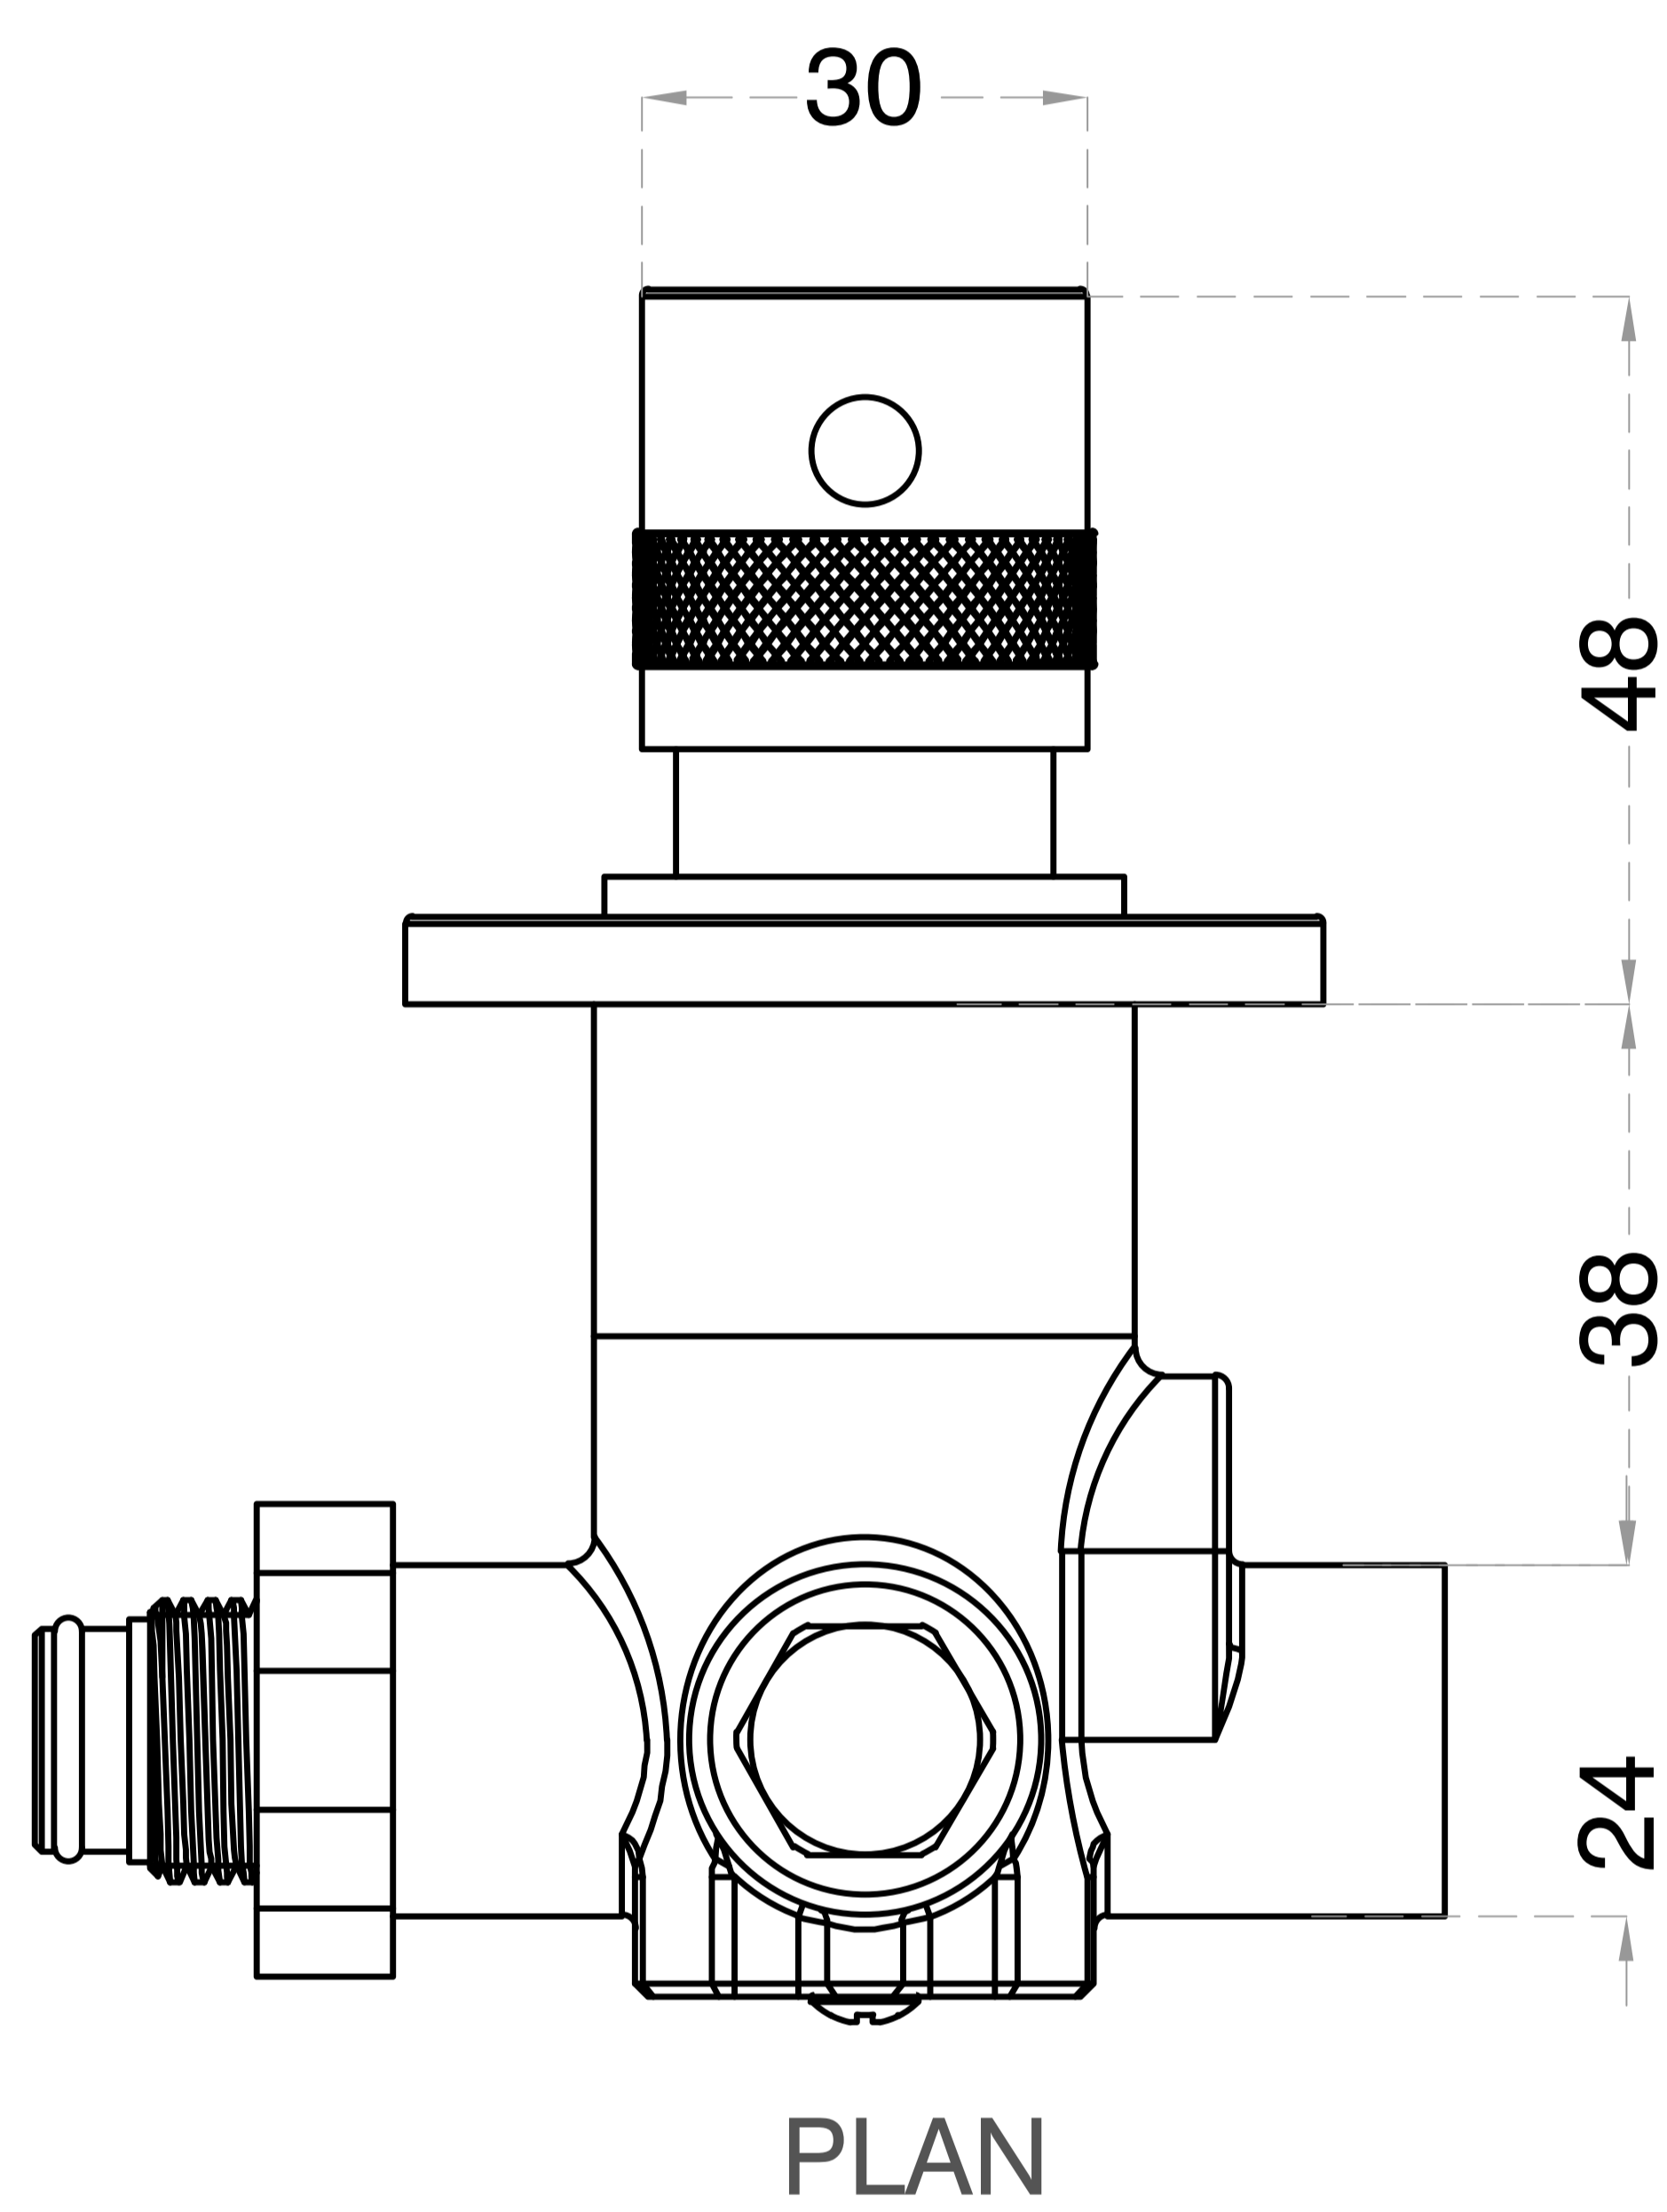

Wall-Outlet with Click-Select™ Technology

Product Code : 1427

Technical Drawing

STOP COCK

All dimension are in **mm**