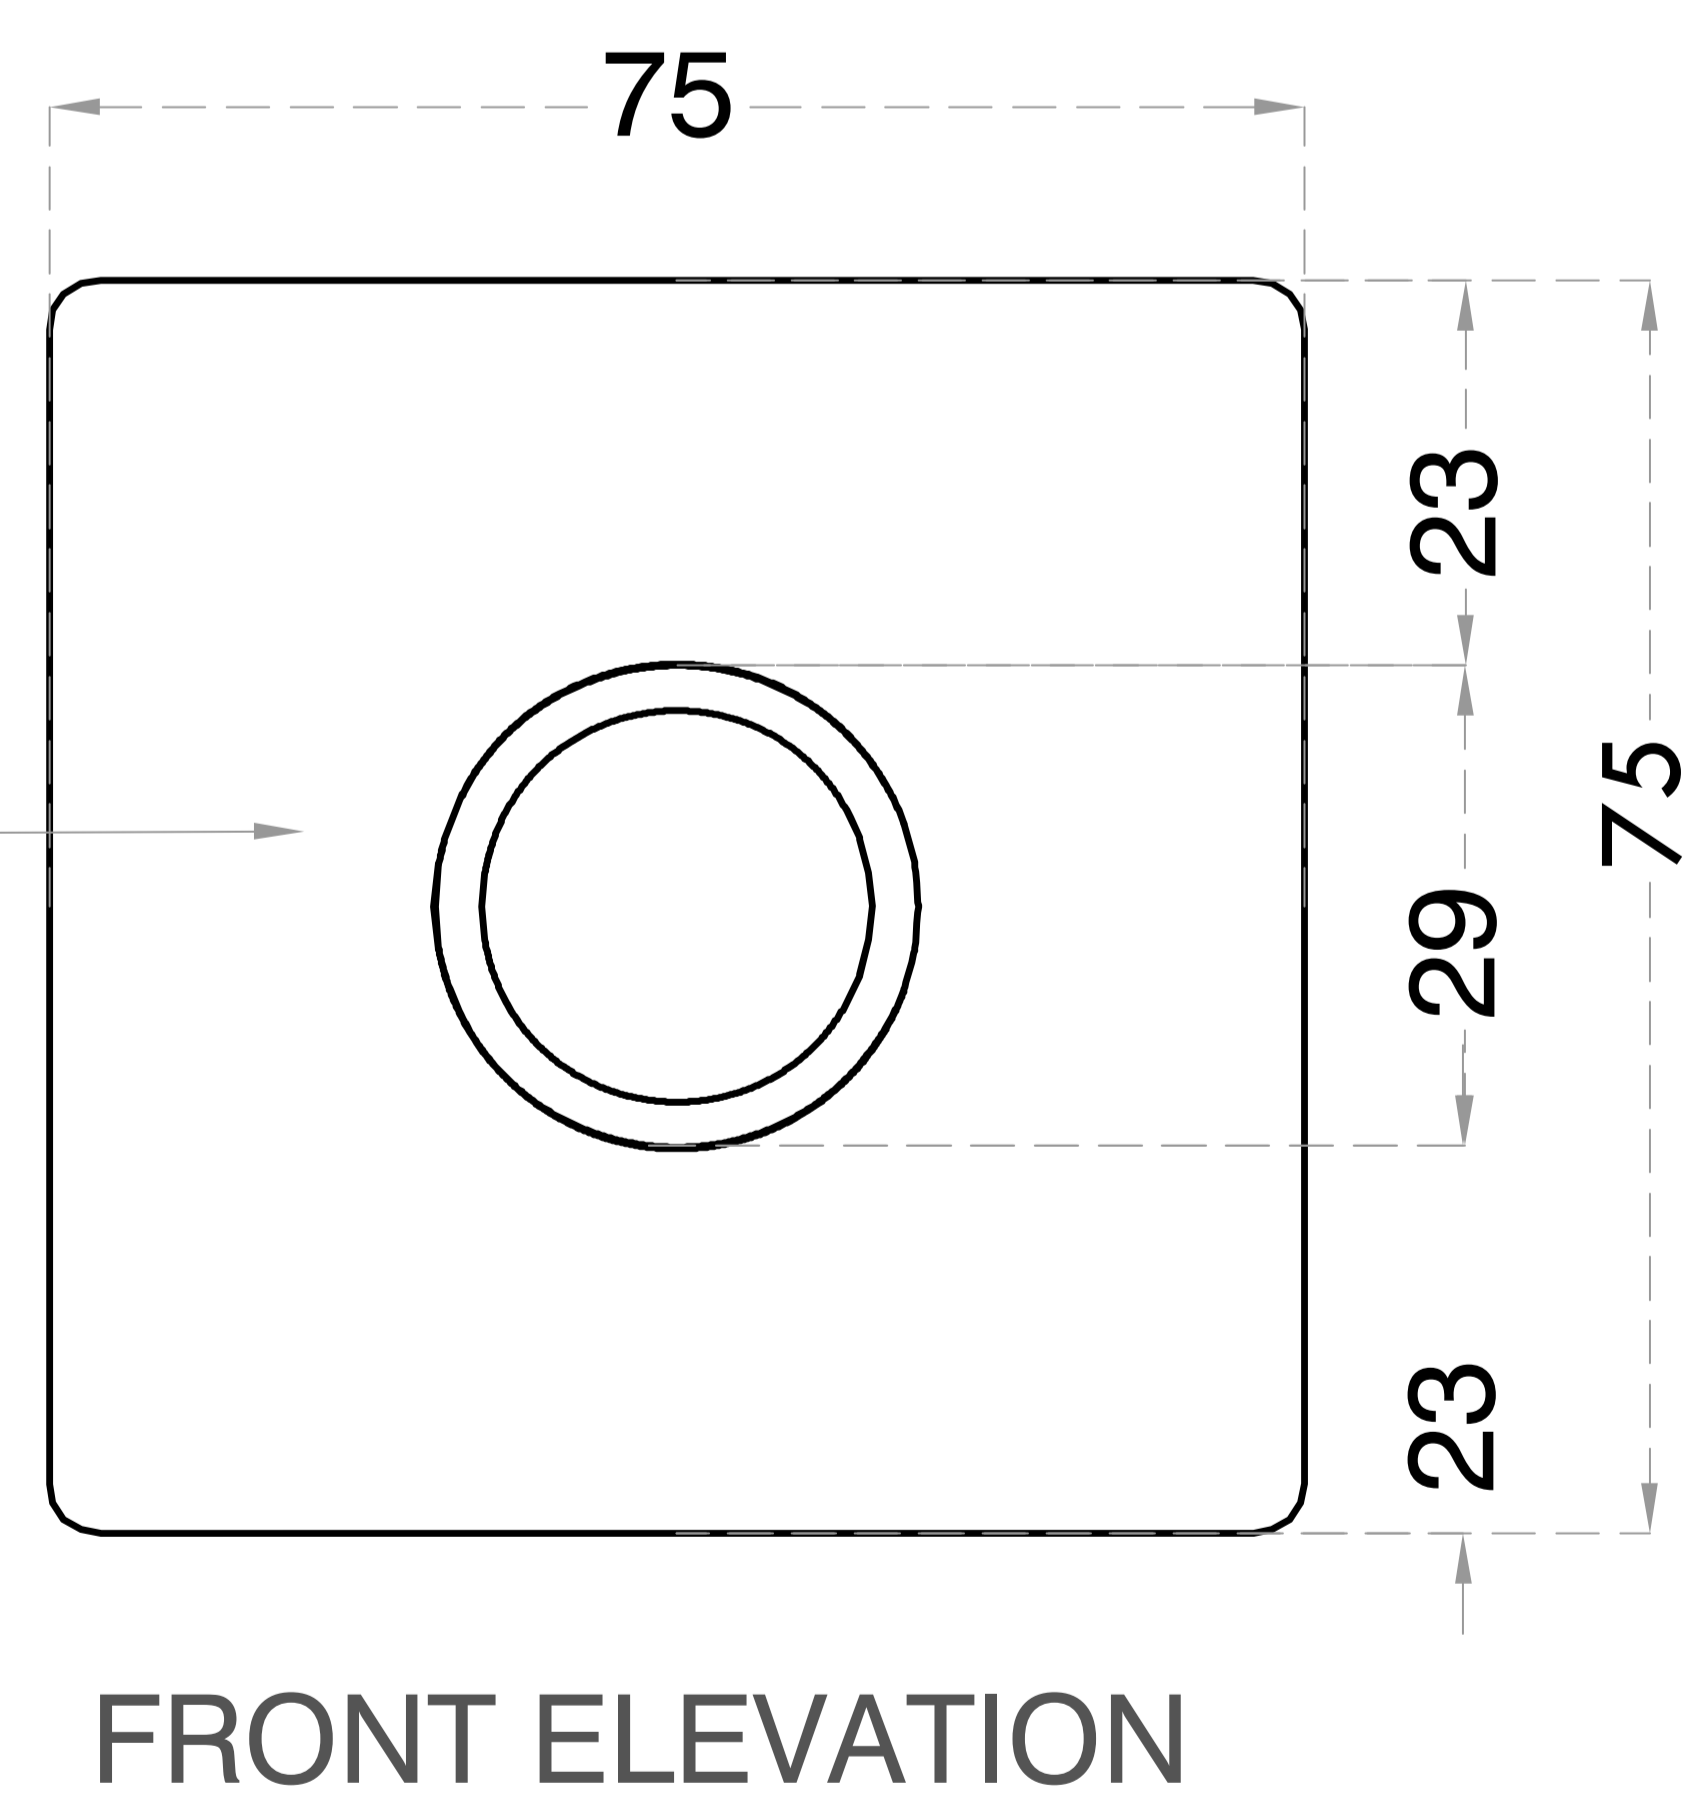

Wall-Outlet with Click-Select™ Technology

Product Code : 1427

Technical Drawing

STOP COCK

All dimension are in **mm**