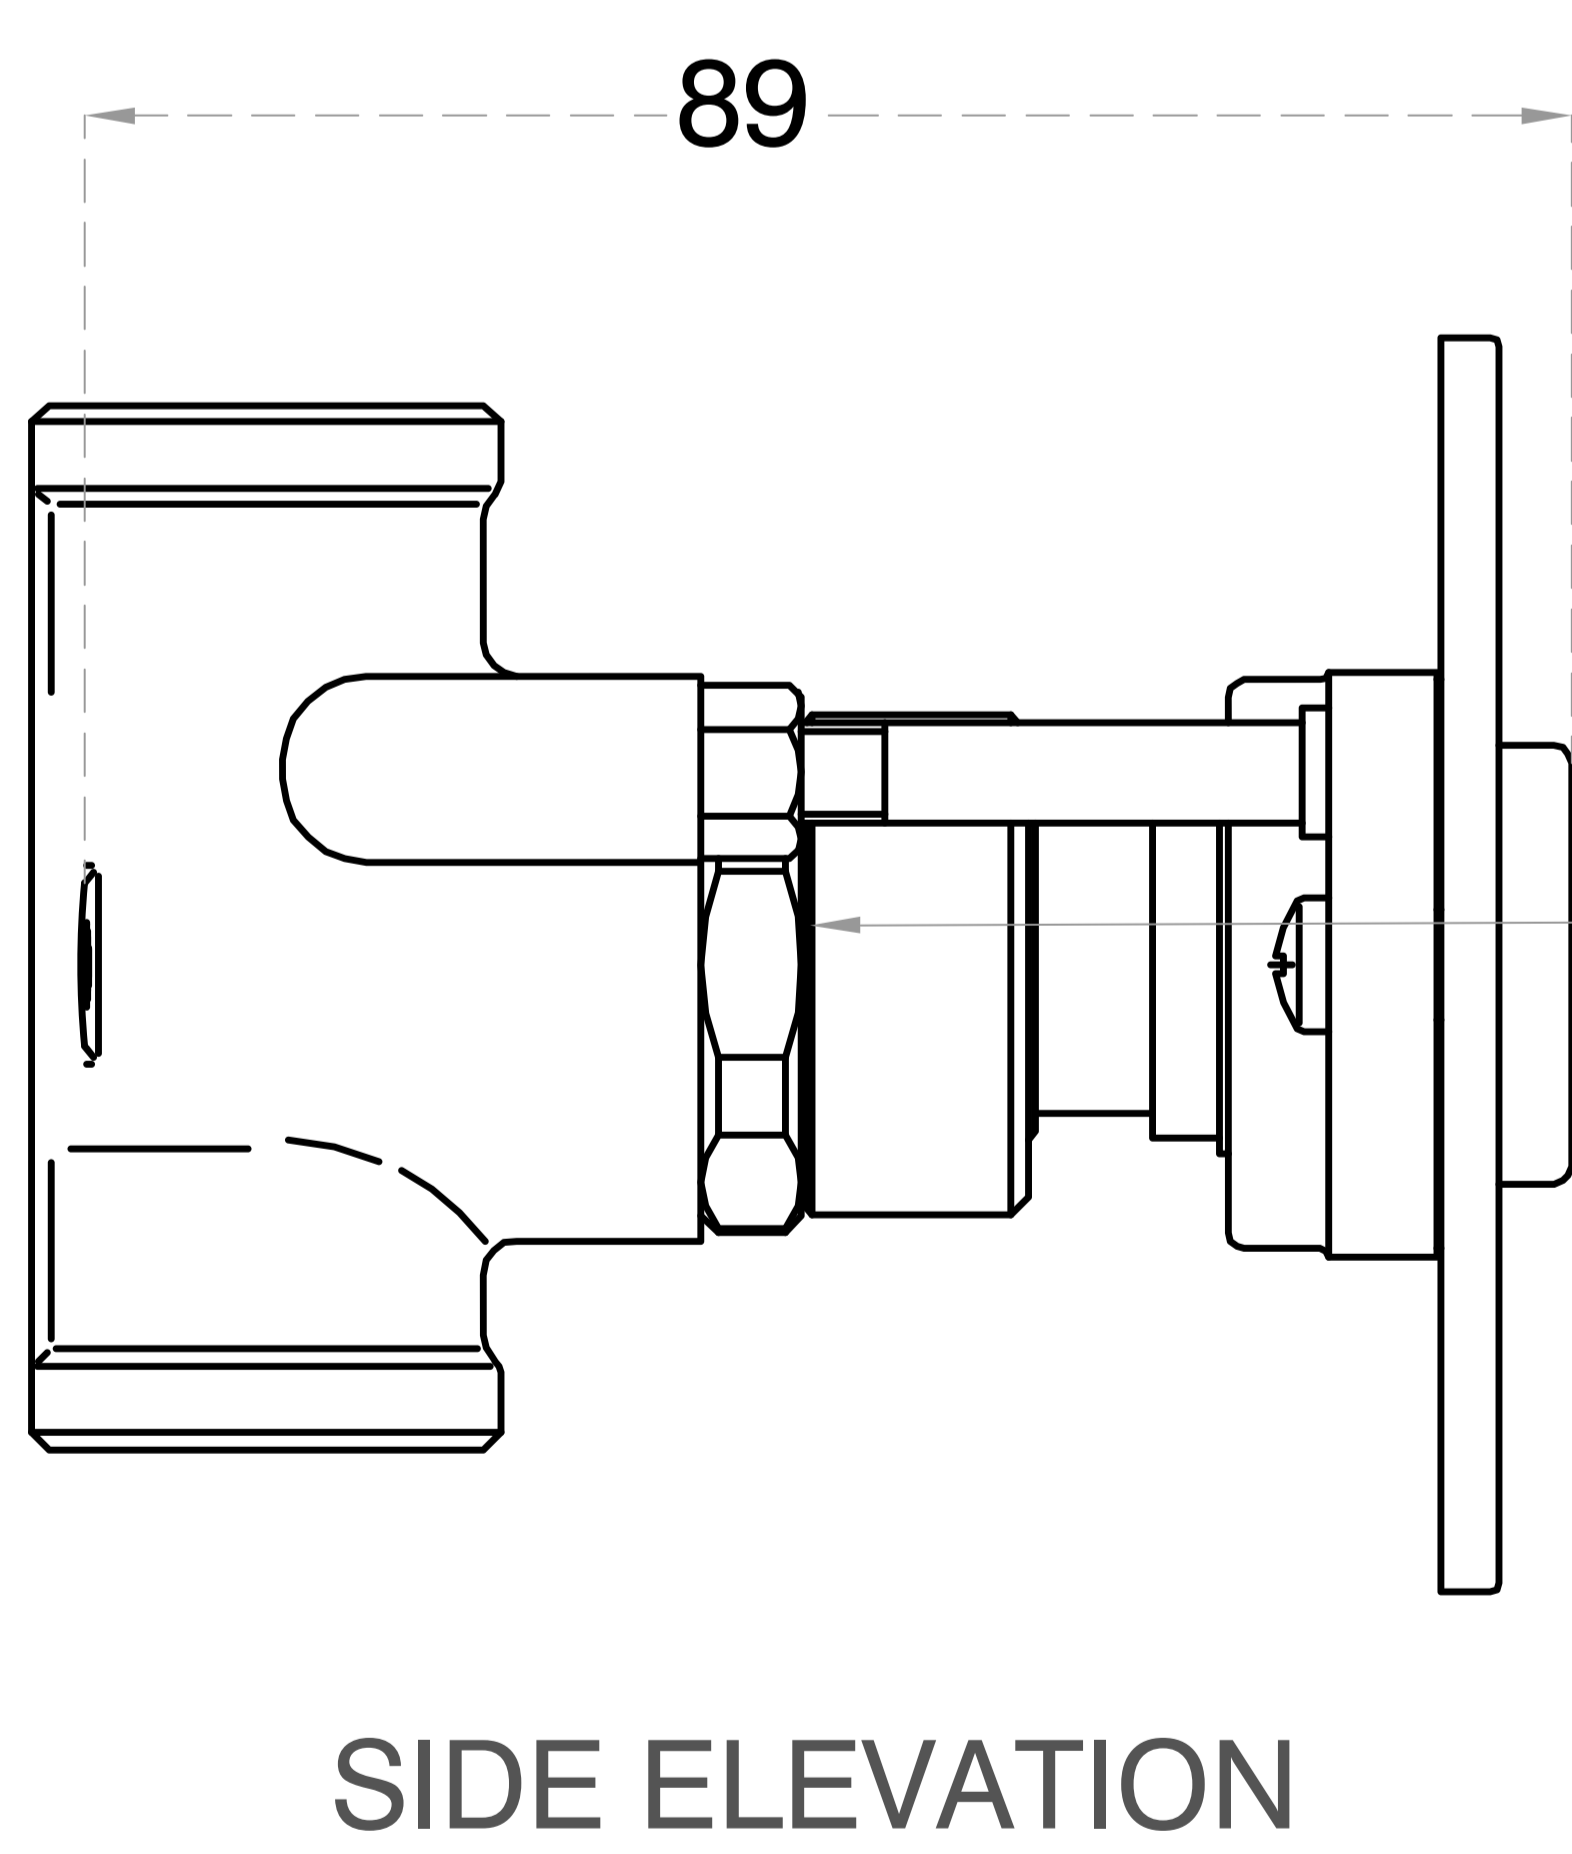

Wall-Outlet with Click-Select™ Technology

Product Code : 1427

Technical Drawing

STOP COCK

All dimension are in **mm**